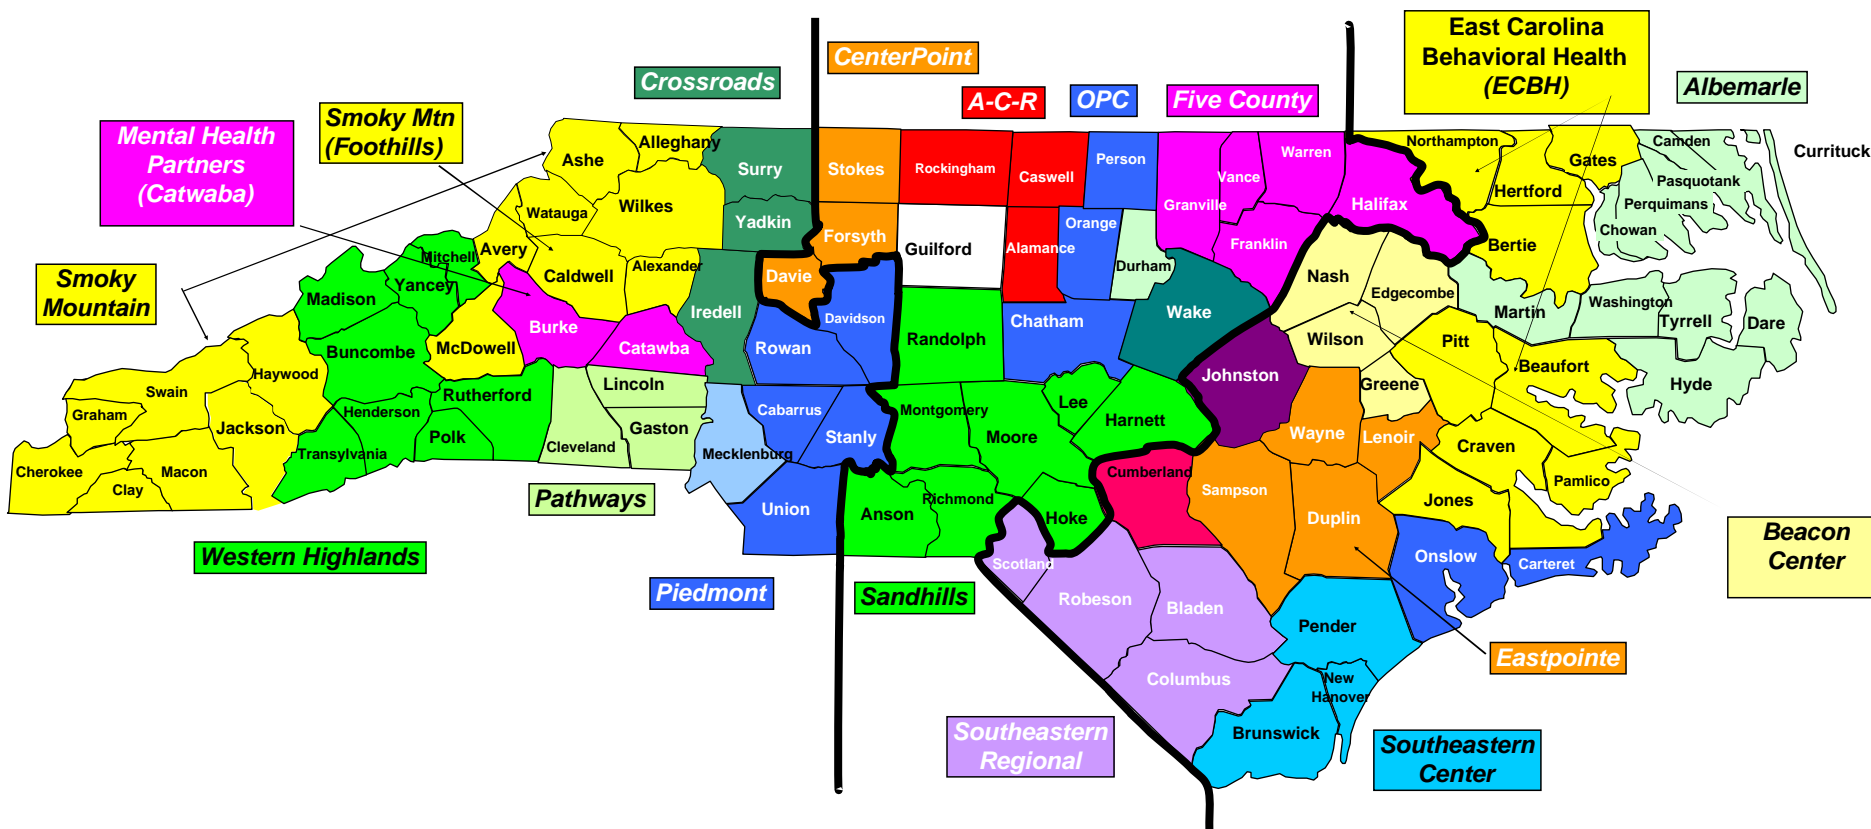

# Local Management Entities (LMEs) Regions by Counties --- July 2008

The counties within an LME share the same color. Unless otherwise indicated, the LME name is the county name(s).

Dick Oliver, LME Team Leader 919-715-1294

**LME TEAM MEMBERS:** Lisa Jackson - Raleigh Office based.

Wester Region Team Members:		
Bill Bullington (828) 226-3632	Julia Sinclair (919) 715-1294	**PBH assigned to Ken Marsh
Catawba	Crossroad - Mecklenburg	PBH
Western Highlands	Foothills - Smoky	
	Pathways - Guilford	

Central Region Team Members:		
Mark O'Donnell (919) 218-7832	Ken Marsh (252) 492-6971	Yvonne French 919-218-6892
Five County	Sandhills	ACR
Centerpoint	Wake	OPC
	PBH	Durham

Eastern Region Team Members:			
Rose Burnette (252) 355-9032	Marie Kelley (919) 218-5950	Mabel McGlothlen (919) 218-1953	Beverly Bell (919) 218-4820
Albemarle	Beacon Ctr	Johnston	Cumberland
ECBH	Eastpointe	Onslow-Carteret	
	SE Center	SER	